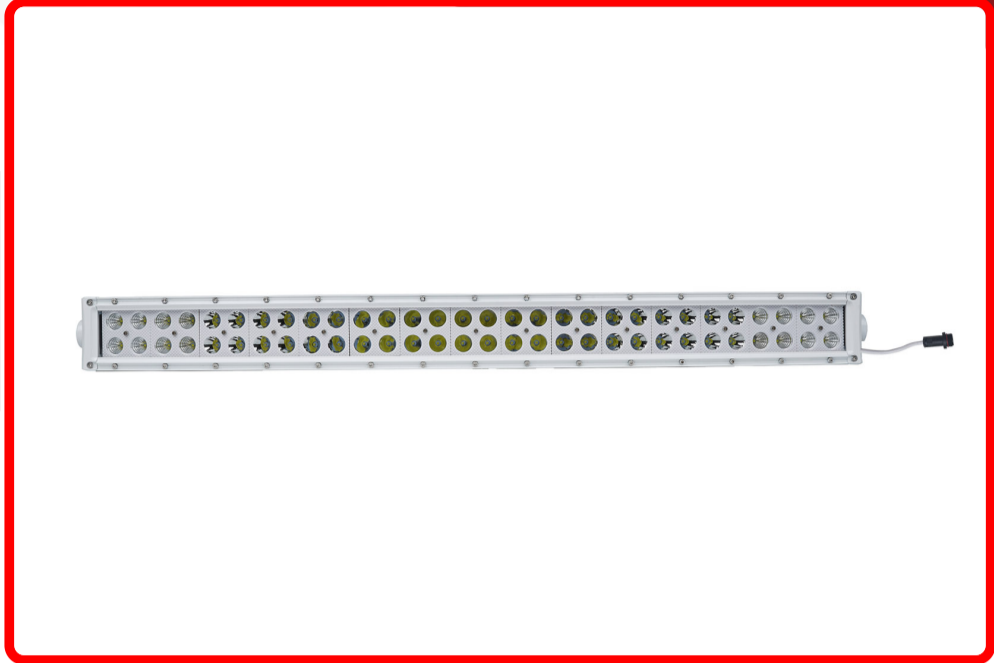

**SKU # MS180WW-WA**

**Part # 1007170**

Description

New - 32.5inch Marine Grade Wrap Around White Shell Dual Row Light Bar with 180-Watt 60 x 3W High Intensity CREE LEDs

**Categories** Marine, Marine Sport Lighting

**Sub-Categories**

Marine Sport® Heavy Duty Single Row LED Light Bars, Marine Series Light Bars

**UPC** 817999027792

**Unit of Measure** EA

**Related Skus:**

MSLBWAH

**Cross Sell Skus:**

**Condition**

New

**Manufacturer**

Marine Sport Lighting

**EZ Category**

Marine Sport CURVE Light Bars

**Harmonization Code**

8512.20.2080

**Universal**

IP67

**LUX**

**Product Information**

The NEW Marine Sport LED Light Bars are a revolutionary way to contour light bars and high power light output to any surface area with a straight or curve appeal. The light bars are designed for Marine use, but can also be used in Automotive, UTV, ATV, Industrial applications where a white colored shell is desired. To make these bars even more attractive, Race Sport uses a white facing tile instead of the common chrome tiles to give this a TRUE "WHITE OUT" look! We use durable and long lasting CREE 3-watt diodes in these bars and recess them in our long throw opticals for a maximum performance and light output! 3 watt CREE LEDs . Operating Voltage: 9-30V DC . Color Temperature: 6000K . Lens material: PC . Optional Beam: Flood / Spot / Combo . Waterproof Rate up to 1M: IP67 . Optional Color: Black . Material: Aluminum alloy painting . Mounting Bracket: Alu firm bracket . 50000+ hours life-span 32.50in End-to-End 30.50in Lens Width Area 33.75in Mounting Hole to Mounting Hole 3.0in H